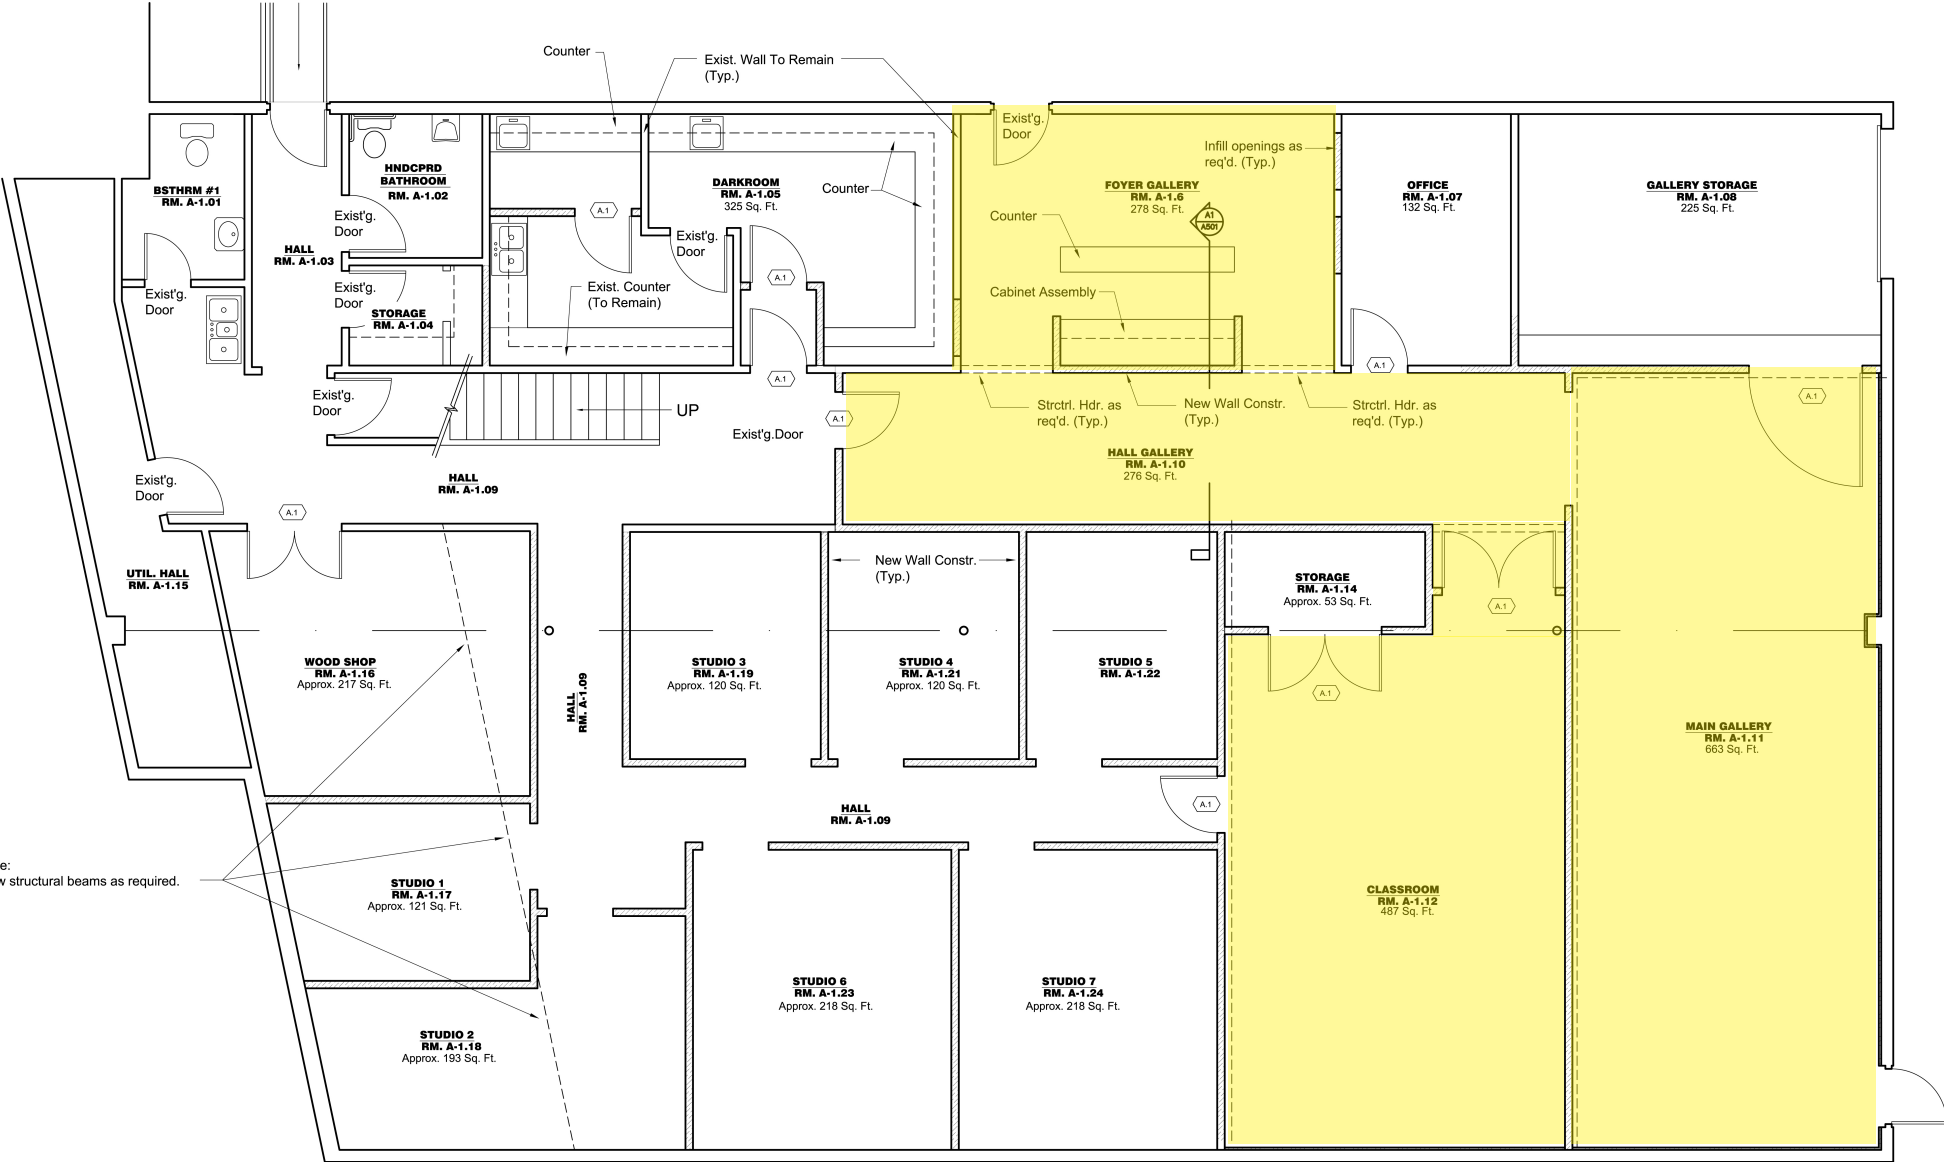

Redux Facility Rental:

OUR SPACE CAN BE YOURS TOO! Use our two galleries and community space for an event or meeting (highlighted in yellow, 1,650 total square feet).

Please call 843.722.0697 or email kyle@reduxstudios.org for initial inquiries & availability.

Note:
New structural beams as required.